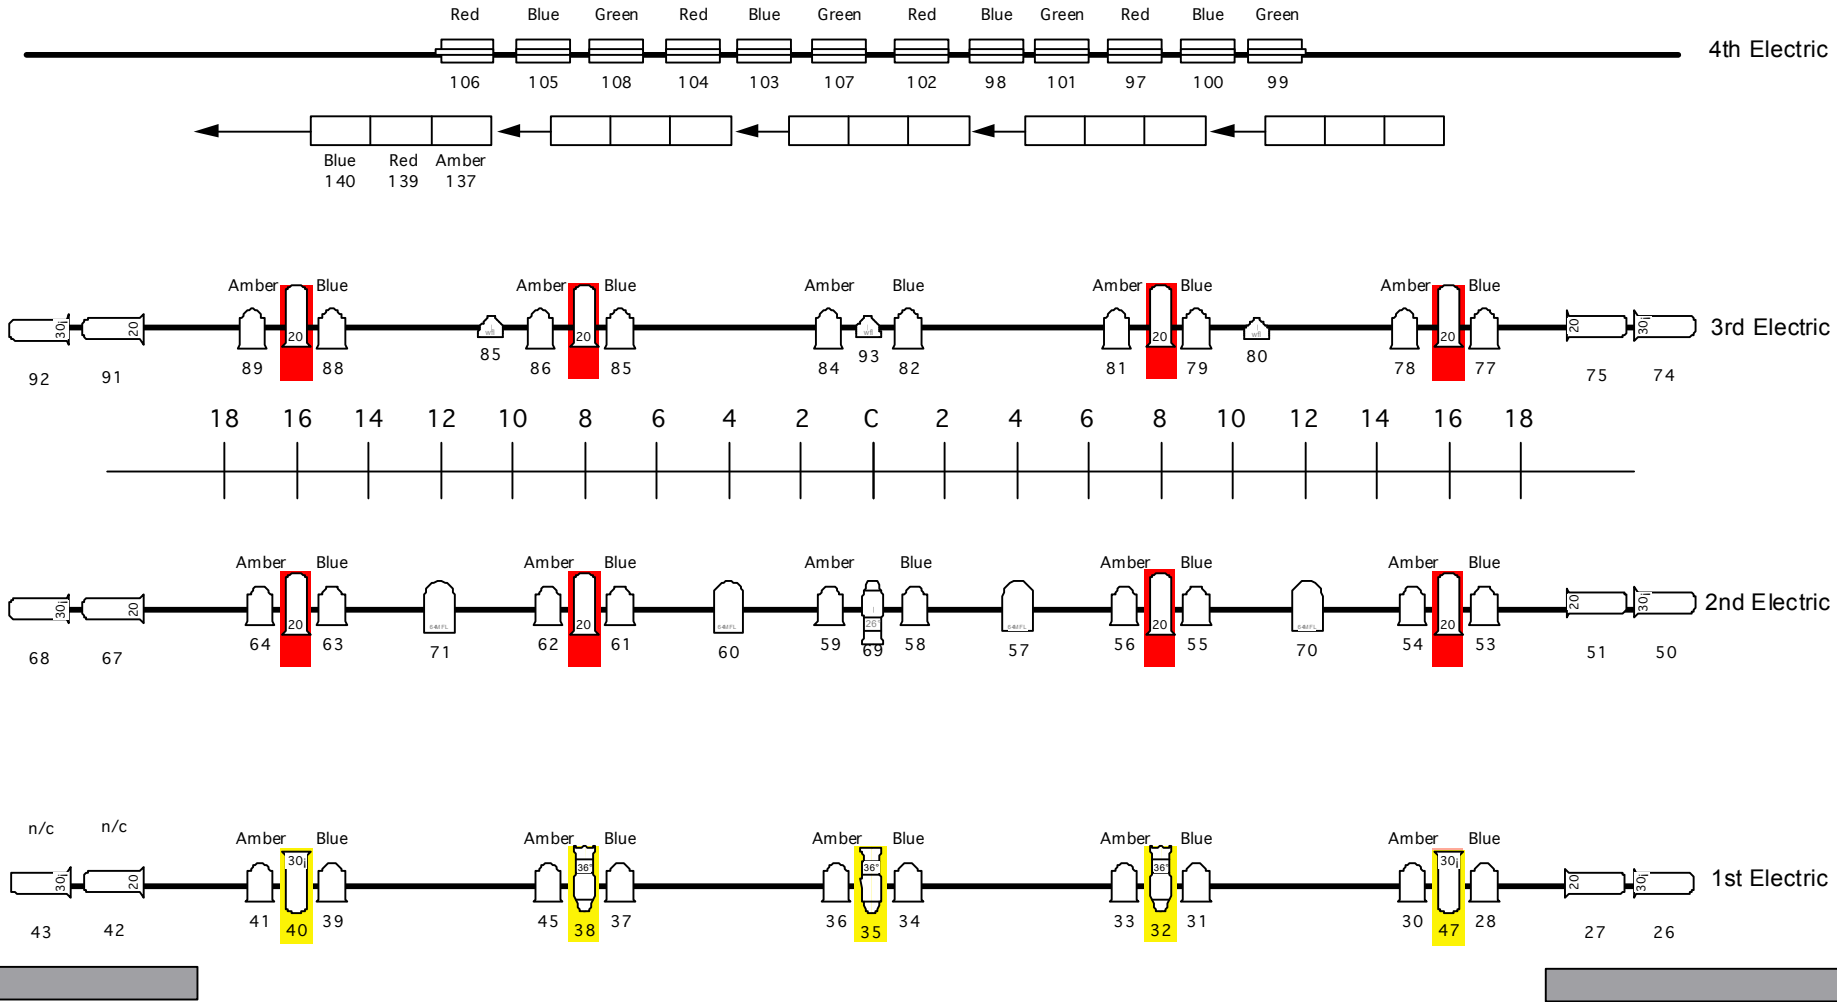

# Berger Performing Arts Center

## Lighting Plot Over Stage Electrics

■ Instruments Not Circuited - Dead Hung Storage - Can be circuited and used in various lighting designs - circuit and extension availability is limited

■ Specials - can be focused - no need to restore